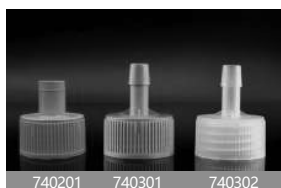

BioFactory Accessories

Cat.No.	Description		/Pack	/Case
740913	Filter Adapter Cap	NEW	1	20
740901	Solid Overcap	NEW	1	20
740213	Cap with Filter Adapter Cap	NEW	1	10

Cat.No.	Description		/Pack	/Case
740001	HDPE Wide Mouth Seal cap for BioFactory		1	10
740011	HDPE Wide Mouth Vent cap for BioFactory		1	10
740101	HDPE Narrow Mouth Seal cap for BioFactory		1	10
740111	HDPE Narrow Mouth Vent cap for BioFactory		1	10

Cat.No.	Description		/Pack	/Case
740201	HDPE Adaptor Cap Wide Mouth to Narrow Mouth		1	10
740301	HDPE Adaptor Cap Wide Mouth to 3/8 Inches(9.5 mm) Hose		1	10
740302	PP Adaptor Cap Wide Mouth to 3/8 Inches(9.5 mm) Hose	NEW	1	10

Cat.No.	Description		/Pack	/Case
745011	BioFactory Accessory Basic Package a Hose Clamp, with a 50 mm Vent Filter, a 15 cm SPT-50 Hose, Adaptor Connector, and 2 Silicone Rings		1	2

Cat.No.	Description		/Pack	/Case
745001	BioFactory Accessory Lite Package a Hose Clamp, with a 50 mm Vent Filter, a 15 cm SPT-50 Hose, and 2 Silicone Rings		1	2